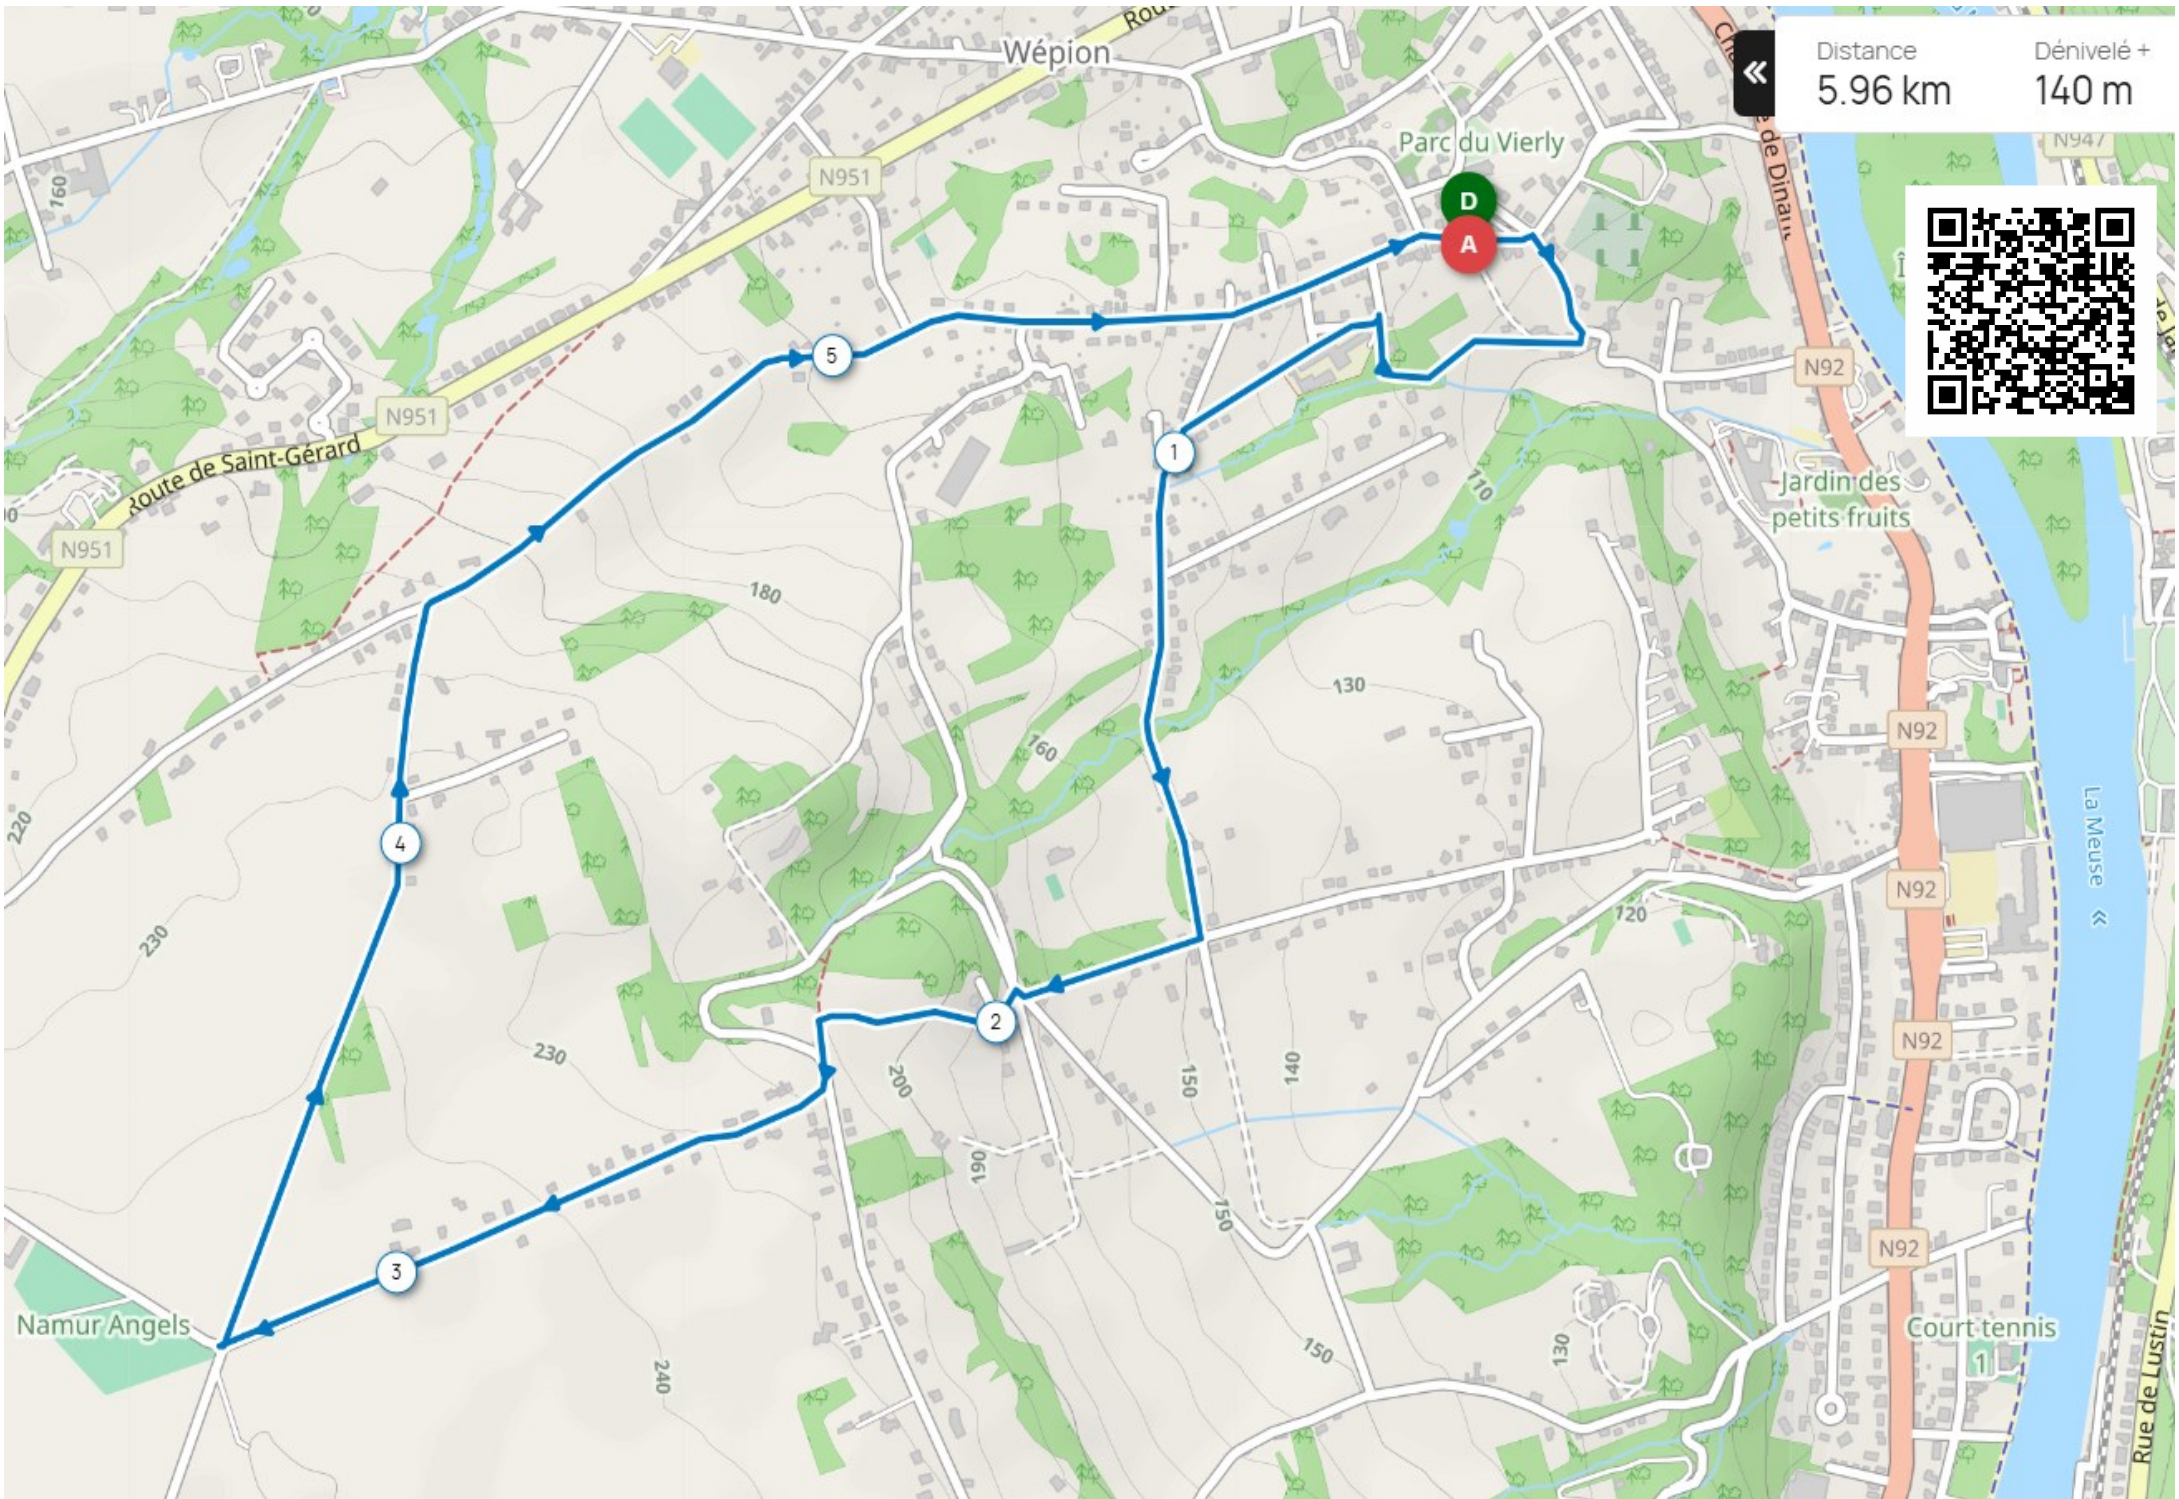

Circuits : 27^e Marche de la Fraise 2026

- Circuit 4 km: <https://www.openrunner.com/route-details/23234426>
- Circuit 6 km: <https://www.openrunner.com/route-details/23234498>
- Circuit 12 km: <https://www.openrunner.com/route-details/23234517>
- Circuit 20 km: <https://www.openrunner.com/route-details/23234620>

Distance 5.96 km
Dénivelé + 140 m

Distance 11.48 km
Dénivelé + 158 m

Distance
19.14 km

Déniv
317