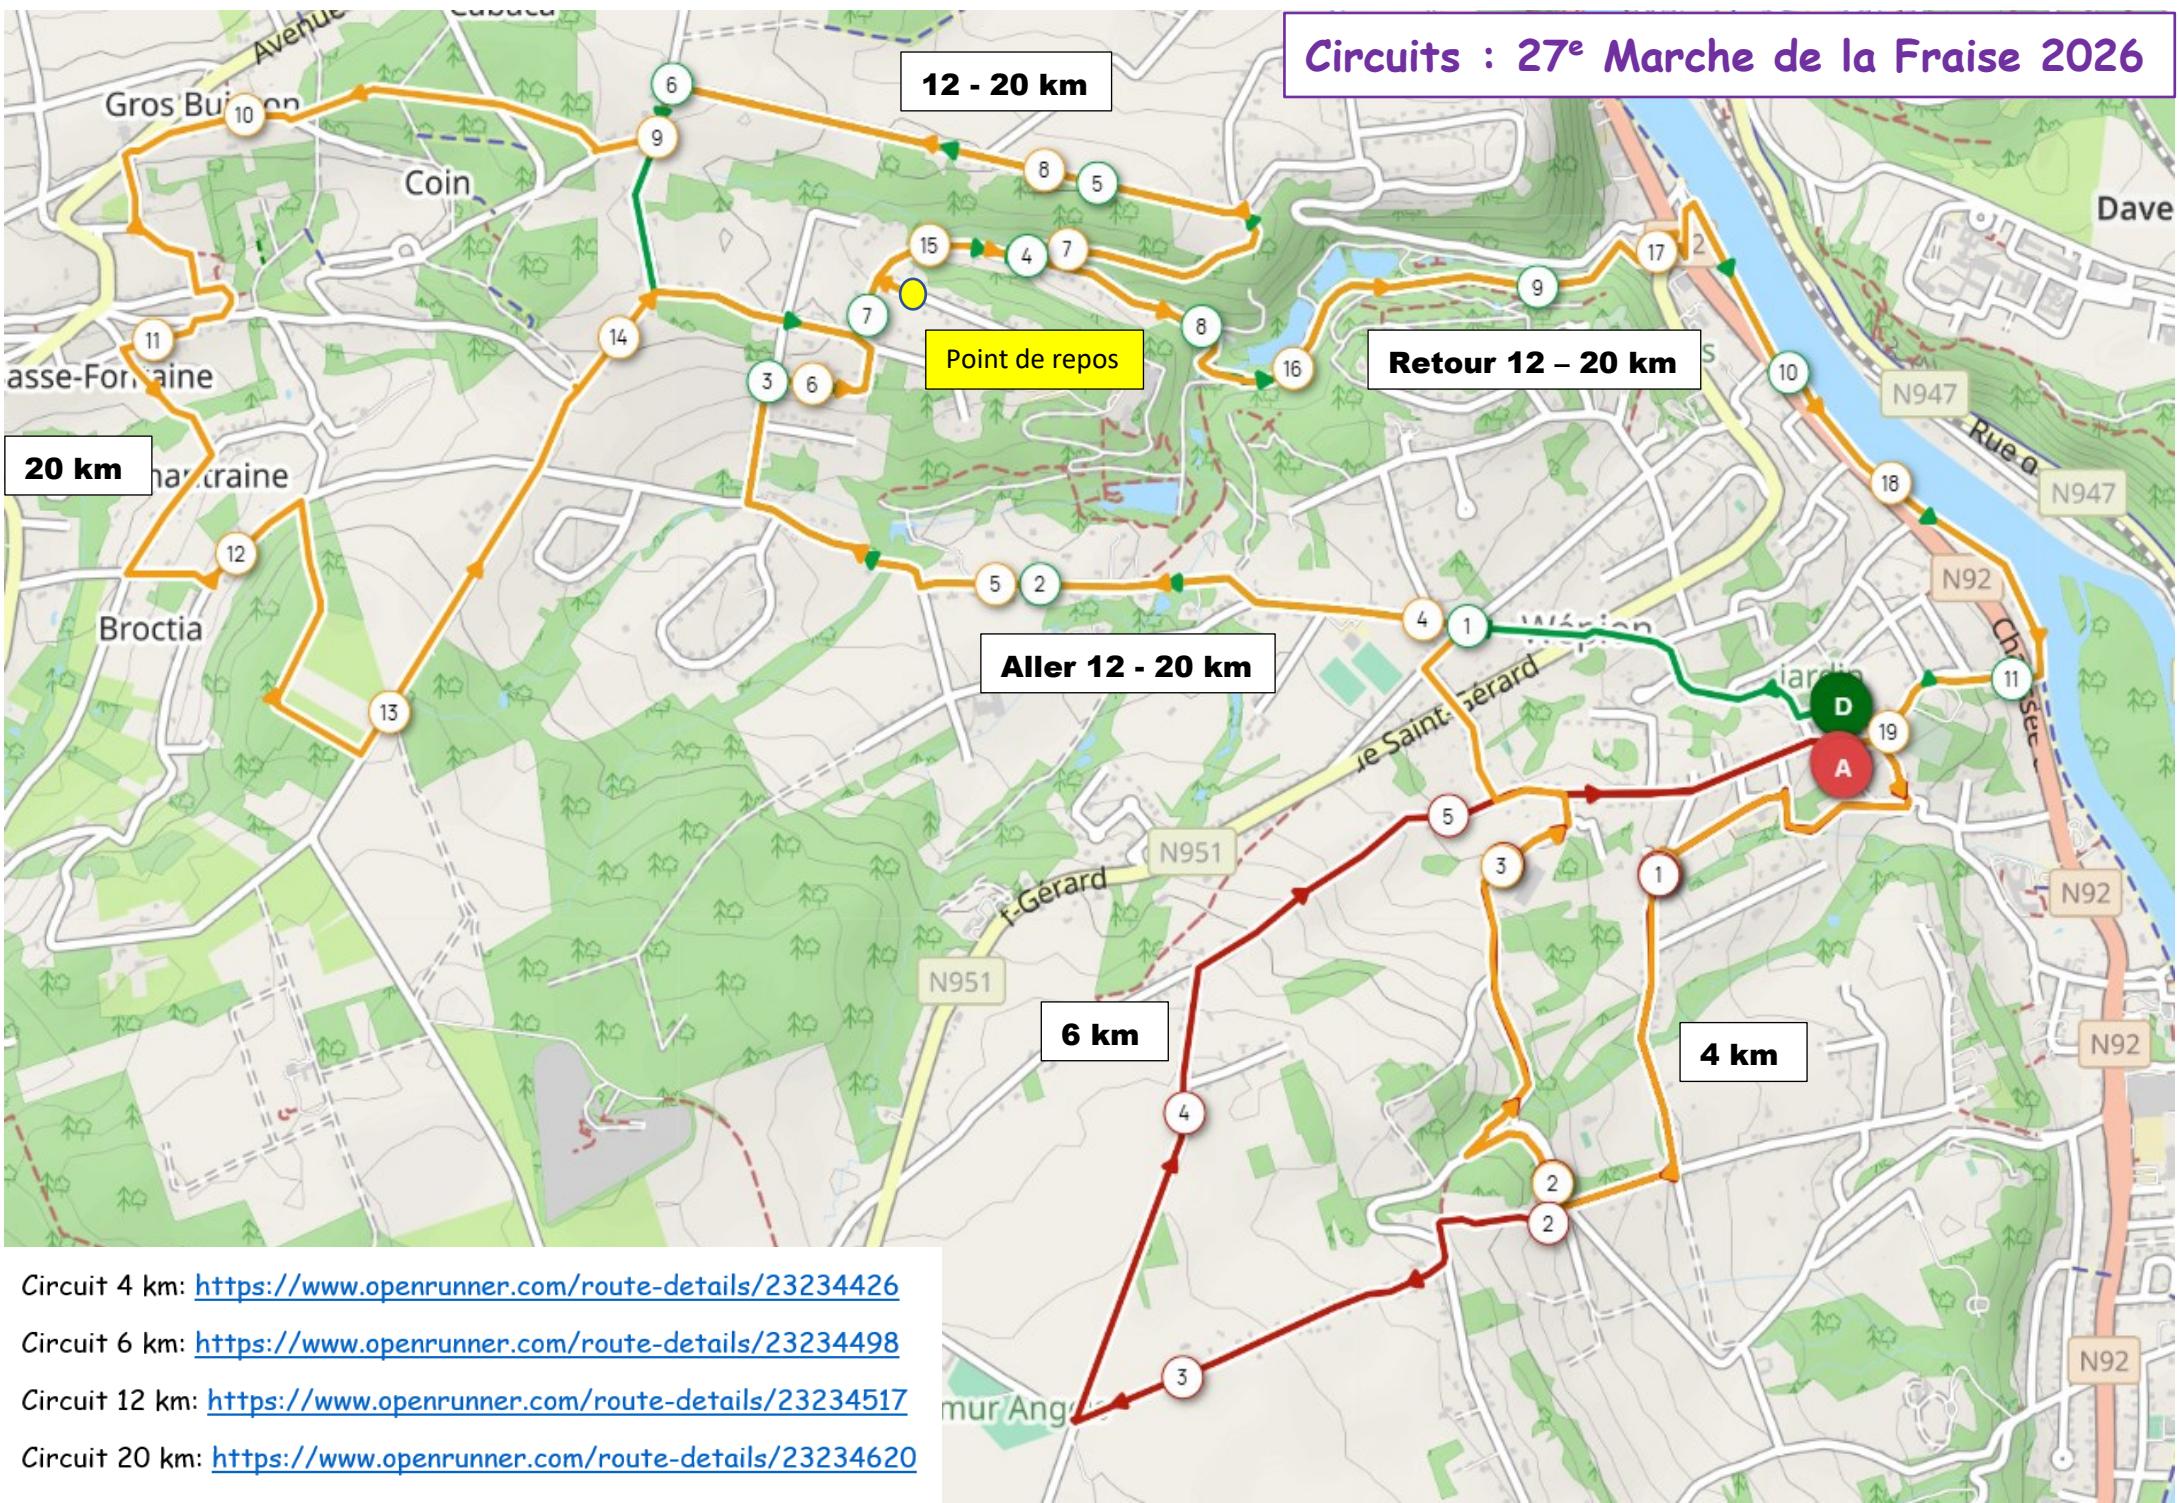

Circuits : 27^e Marche de la Fraise 2026

- Circuit 4 km: <https://www.openrunner.com/route-details/23234426>
- Circuit 6 km: <https://www.openrunner.com/route-details/23234498>
- Circuit 12 km: <https://www.openrunner.com/route-details/23234517>
- Circuit 20 km: <https://www.openrunner.com/route-details/23234620>

Distance 5.96 km
Dénivelé + 140 m

Distance 11.48 km
Dénivelé + 158 m

Distance
19.14 km

Déniv
317