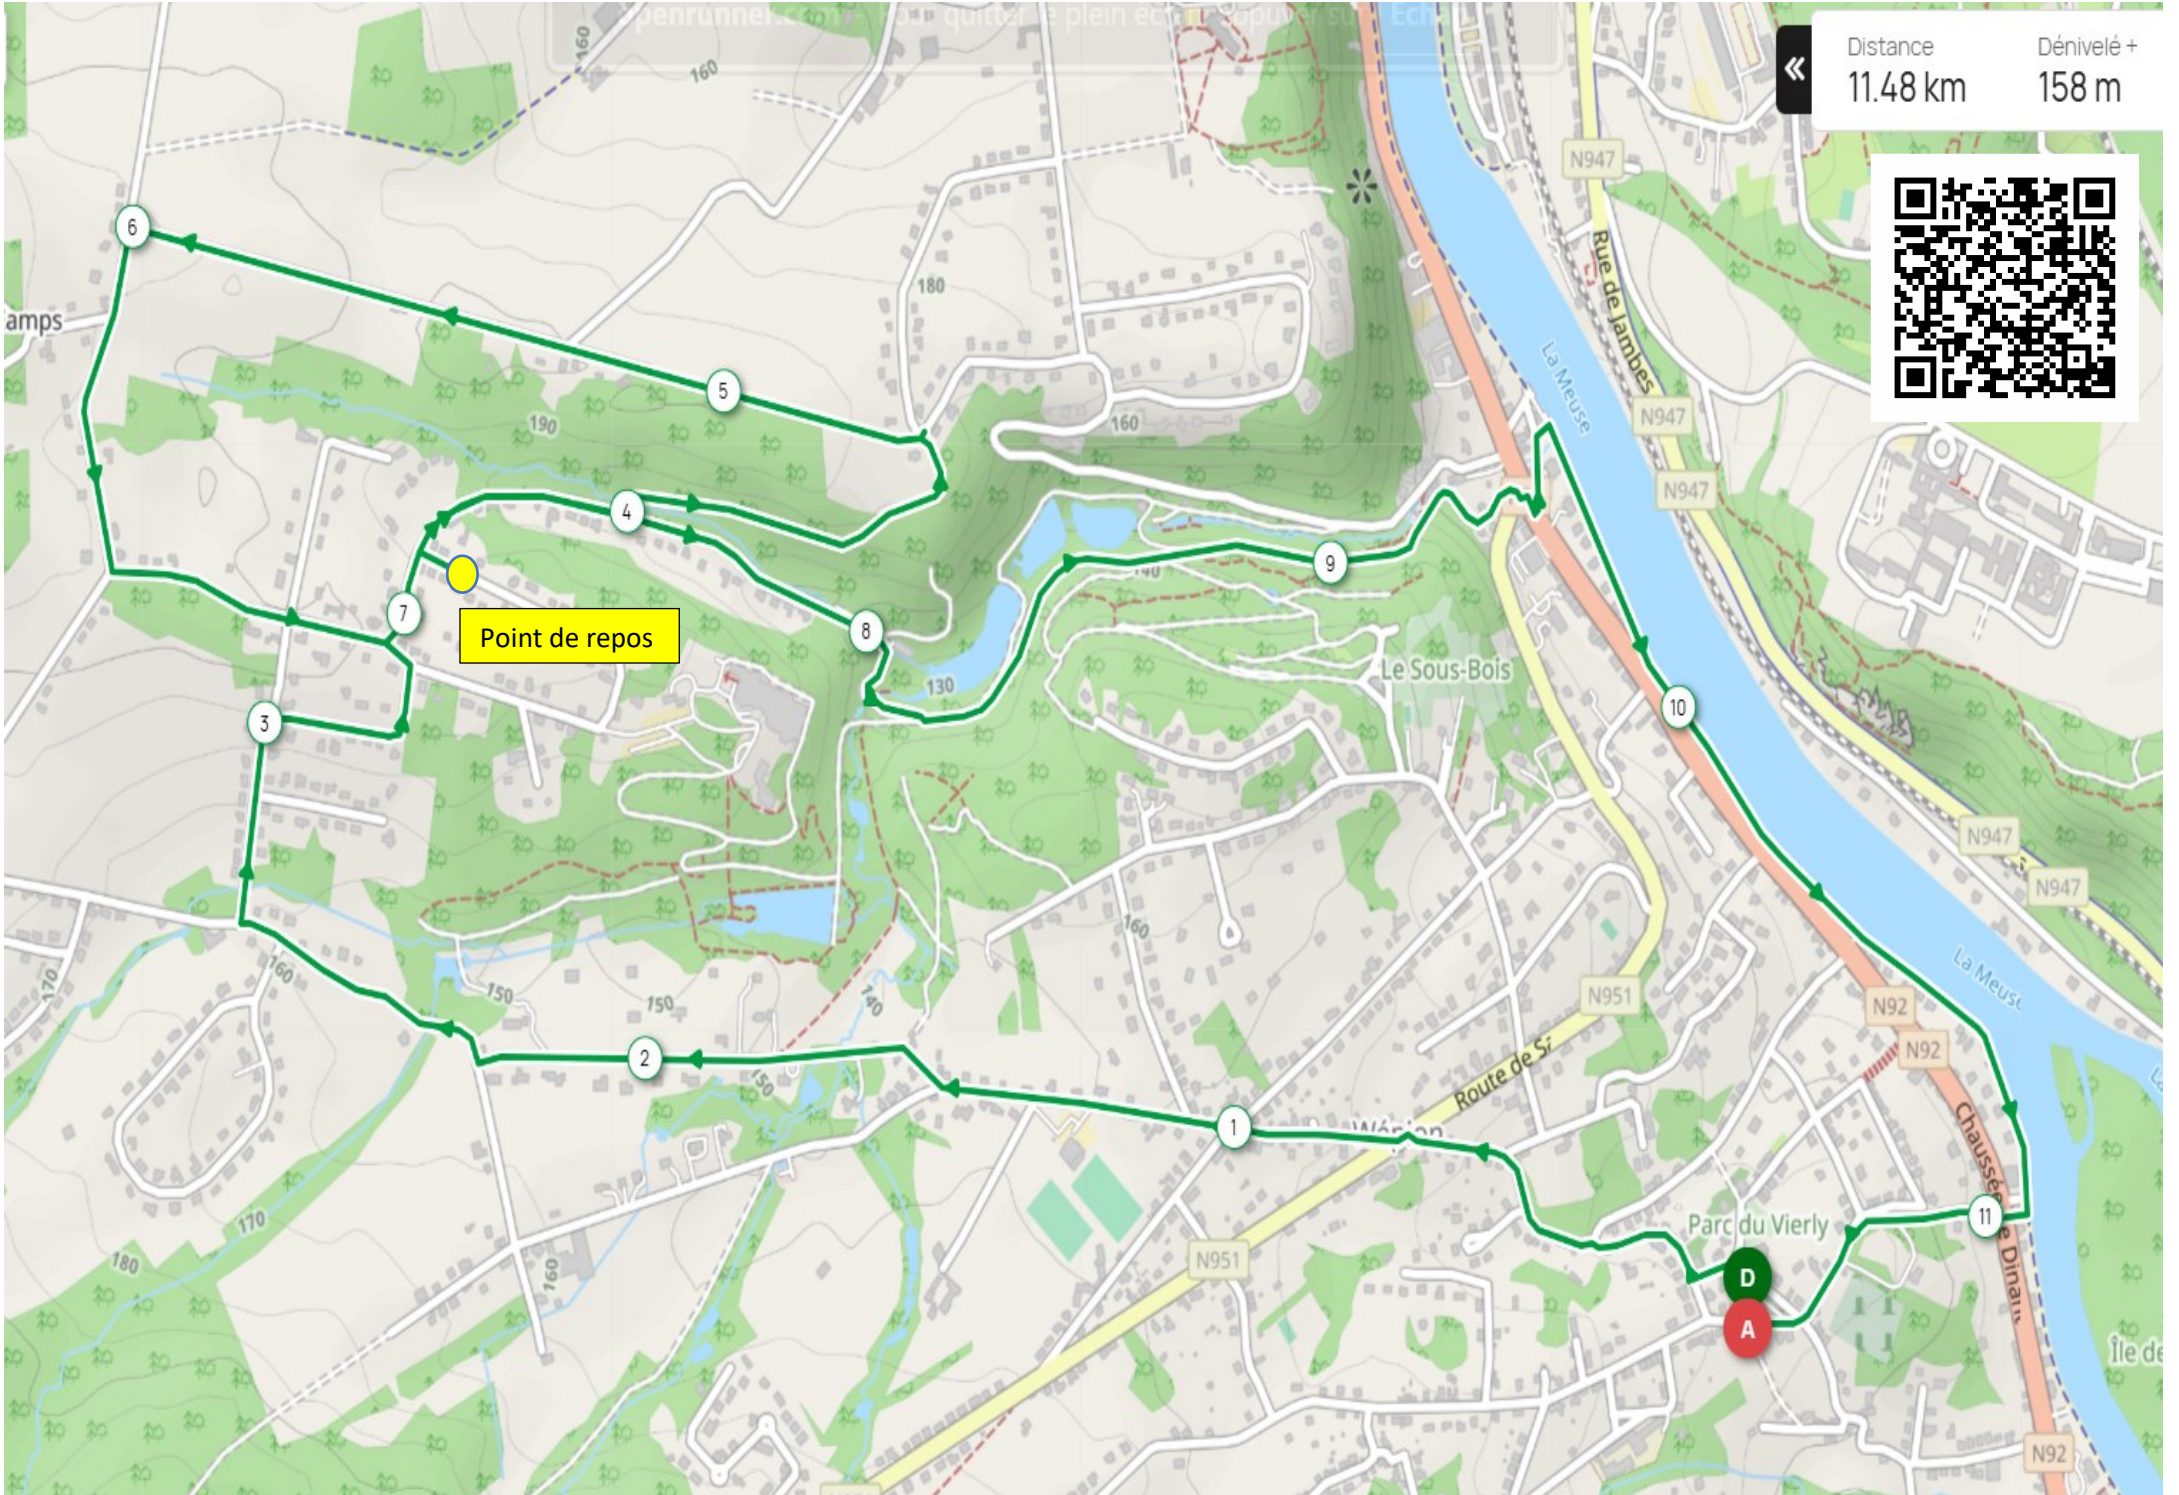

Circuits : 27^e Marche de la Fraise 2026

- Circuit 4 km: <https://www.openrunner.com/route-details/23234426>
- Circuit 6 km: <https://www.openrunner.com/route-details/23234498>
- Circuit 12 km: <https://www.openrunner.com/route-details/23234517>
- Circuit 20 km: <https://www.openrunner.com/route-details/23234620>

Distance 5.96 km
Dénivelé + 140 m

Distance 11.48 km
Dénivelé + 158 m

Distance
19.14 km

Déniv
317